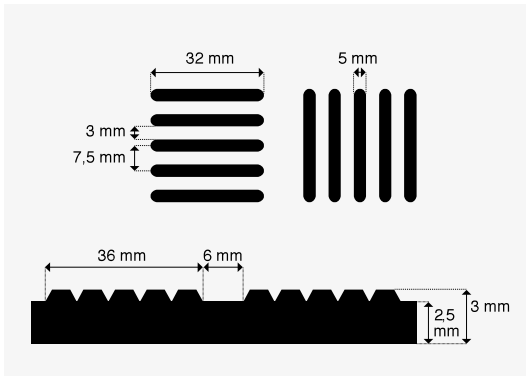

Rubber matting

Odin Eco checker mat

Colour: black
 Finish: one side checker design, other side fabric finish
 Temperature range: -30° to +70°C

Features: strong and abrasion resistant • Equipped with non slip checker profile on the top

Application: very versatile applicable for indoor

		Test method
Specific gravity grs/cm ³	1,50	DIN 53508
Hardness shore A ± 5°	70	DIN 53505
Tensile strength Mpa	3	DIN 53504
Elongation at break %	200	DIN 53504
Compression set at 70°C for 22 hours %	20	DIN 53517

Thickness (mm)	No. of insertions	Width (mtr)	Length (mtr)	Quality	Article no.
3	0	1,00	10	SBR	CD65SX 3/0-1
3	0	1,20	10	SBR	CD65SX 3/0-1,2
3	0	1,40	10	SBR	CD65SX 3/0-1,4
3	0	1,50	10	SBR	CD65SX 3/0-1,5